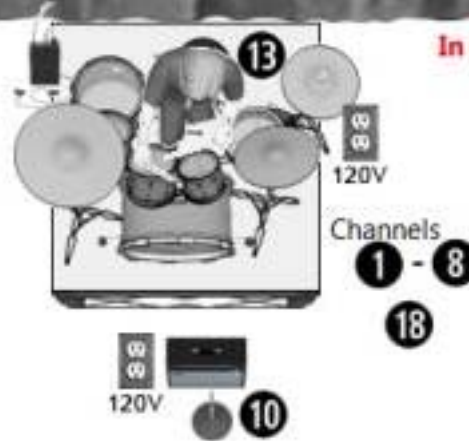

Voyage Utilizes an In Ear Rack.
 We provide a 24 Chl Snake with
 Splitter fan tails. Input list below is
 already assigned to our channels
 Wireless Vox Mic in Rack are
 provided by band & pinned
 already in our Rack

1. KICK *
2. SNARE *
3. HI- HAT
4. TOM 1 *
5. TOM 2 *
6. FLOOR TOM
7. OH LEFT
8. OH RIGHT
- 09 SR Lead Gtr - DI XLR
10. Center Gtr Amp - Mic

11. BASS - DI - XLR
12. KEYS - DI XLR MONO
13. DRUM VOX
14. OPN Channel
- 15 LEAD VOX - CNTR
- 16 BASS VOX
- 17 KEY IE TALK BCK
- 18 FOH IE TALK BCK
- 21 TRACKS