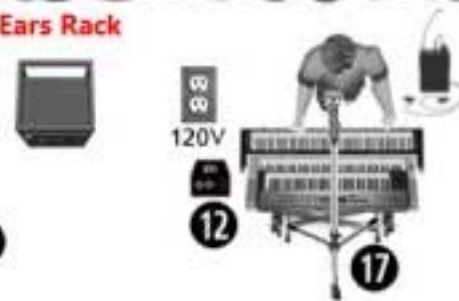

In Ears Rack

Sound Company Provisions :

- All Drum Mics
- Drum Vox Boom Stand
- FOH IE Talk Back